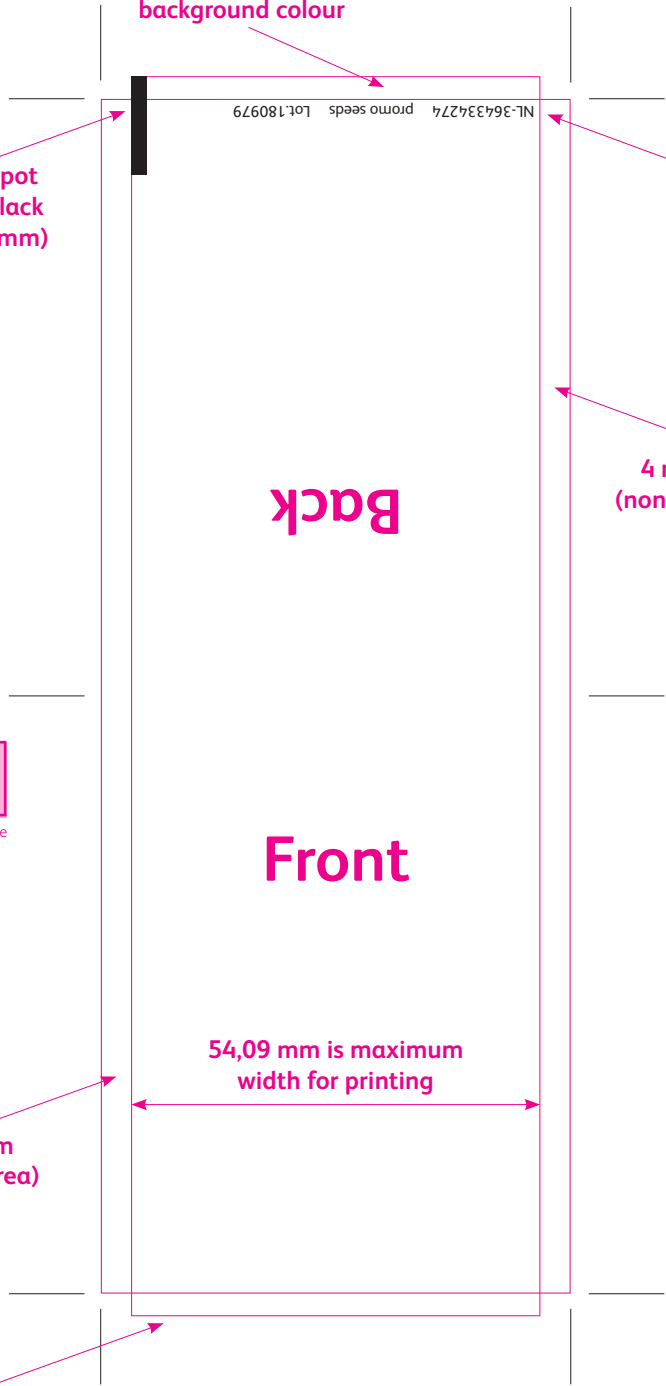

Front

54,09 mm is maximum width for printing

4 mm white trim  
(none printable area)

3 mm bleed for background colour

62.09 mm

79 mm

158 mm

**87,09 x 127 (254) mm.**  
**Design:**  
• Colours: CMYK or PANTONE if offered  
• Pictures: at least 210 DPI  
• Black always 100% black\* and in Overprint

**Exporting options:**  
Delete layer STANS  
PDF specification:  
• Crop marks only  
• Slug area (bleed) 2 mm

Black spot

Seed code line  
(legal requirement)

4 mm white trim

Back

Front

4 mm white trim

79.09 mm is  
maximum width  
for printing

3 mm bleed

87.09 mm

127 mm

254 mm

Black spot 2 x10 mm

2 mm bleed

seed code line

4 mm white trim

BACK

fold line

FRONT

4 mm white trim

93,6 mm  
is  
max.  
width  
for  
printing

152,5 mm

305 mm

2 mm bleed