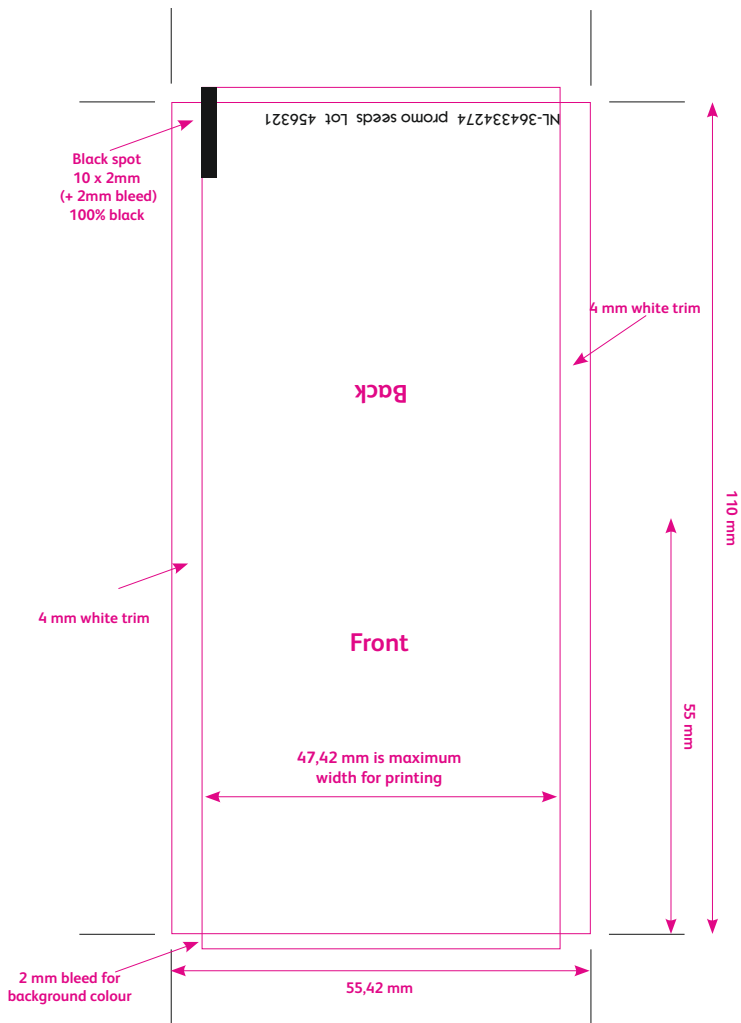

- Crop marks only
- Slug area (bleed) 3 mm

**Plant passport space**

51x10 mm

When a plant passport is required leave sufficient workspace for the plant passport on the 'backside' of your design.

3 mm bleed for background colour

Black spot  
100% black  
(2 x 10 mm)

Seed code line

NL-364334274 promo seeds Lot.180979

4 mm white trim  
(none printable area)

Back

62,09 x 79 (158) mm.

**Design:**

- Colours: CMYK or PANTONE if offered
- Pictures: at least 210 DPI
- Black always 100% black\* and in Overprint

Front

54,09 mm is maximum width for printing

4 mm white trim  
(none printable area)

3 mm bleed for background colour

62.09 mm

79 mm

158 mm

**87,09 x 127 (254) mm.**  
**Design:**  
• Colours: CMYK or PANTONE if offered  
• Pictures: at least 210 DPI  
• Black always 100% black\* and in Overprint

BACK

fold line

FRONT

4 mm white trim

93,6 mm  
is  
max.  
width  
for  
printing

152,5 mm

305 mm

2 mm bleed