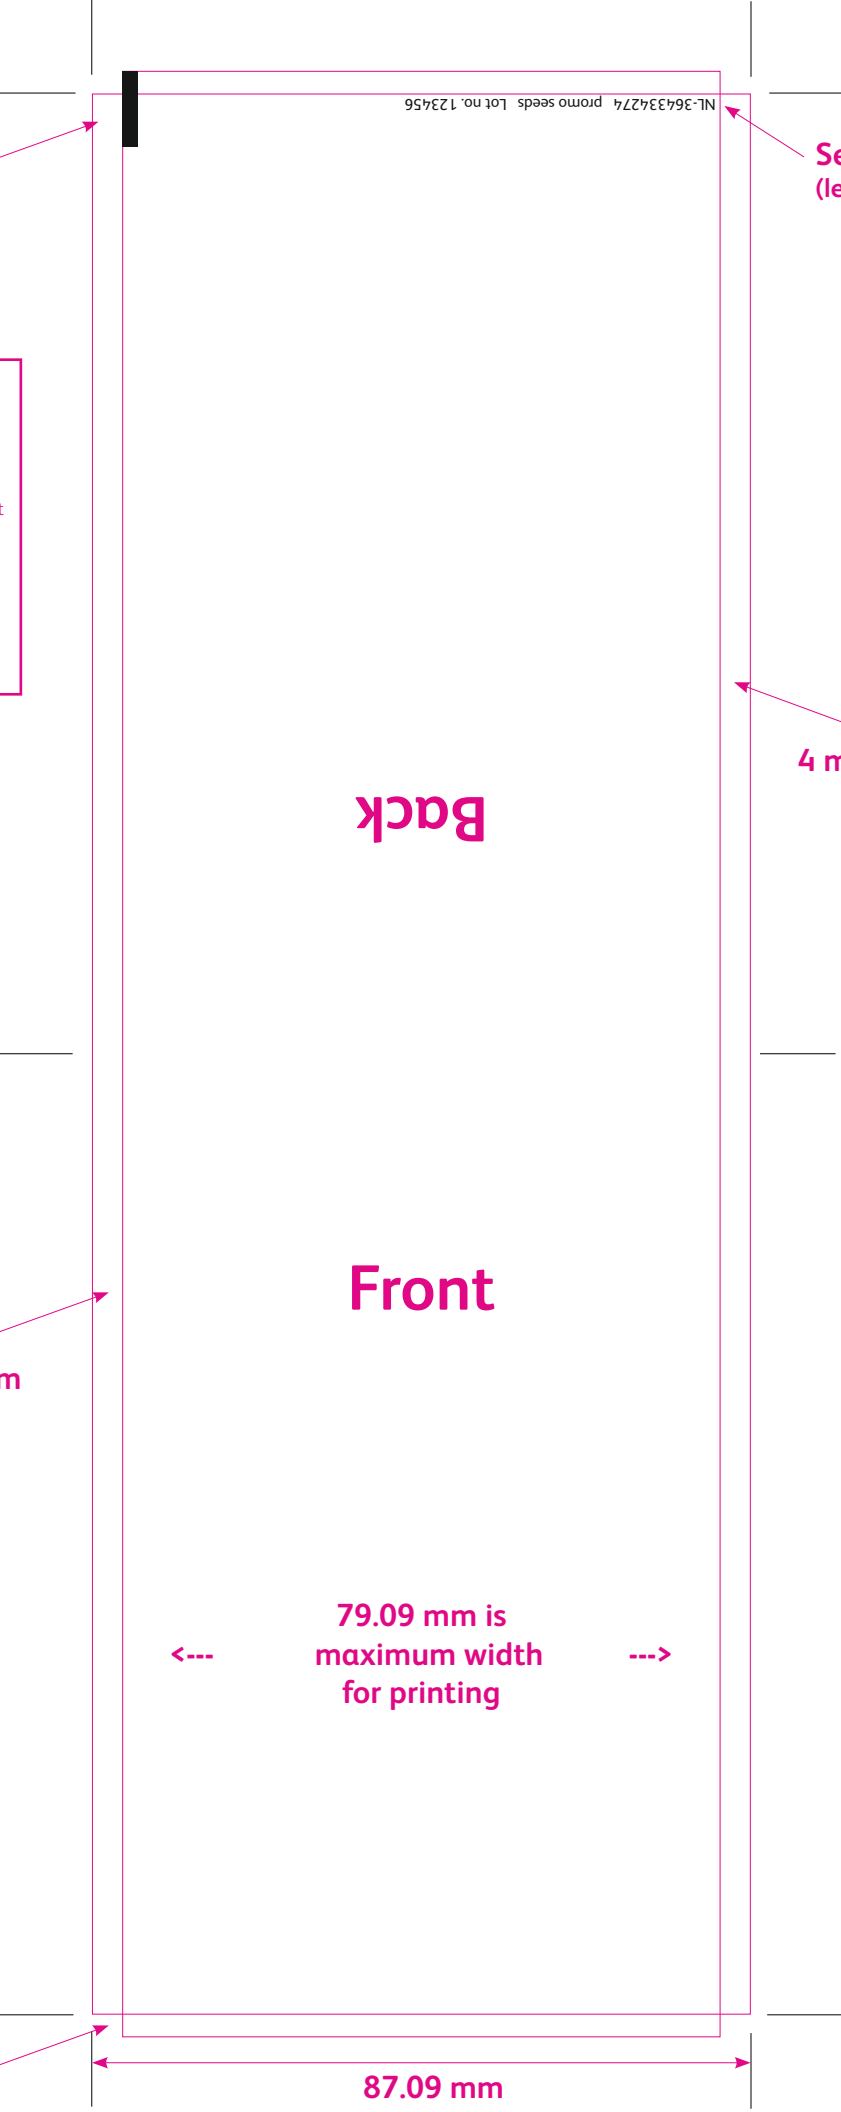

Front

54,09 mm is maximum width for printing

4 mm white trim  
(none printable area)

3 mm bleed for background colour

62.09 mm

79 mm

158 mm

**87,09 x 127 (254) mm.**  
**Design:**  
• Colours: CMYK or PANTONE if offered  
• Pictures: at least 210 DPI  
• Black always 100% black\* and in Overprint

**Exporting options:**  
Delete layer STANS  
PDF specification:  
• Crop marks only  
• Slug area (bleed) 2 mm

Black spot

Seed code line  
(legal requirement)

4 mm white trim

Back

Front

4 mm white trim

79.09 mm is  
maximum width  
for printing

3 mm bleed

87.09 mm

127 mm

254 mm

Black spot 2 x10 mm

2 mm bleed

seed code line

4 mm white trim

BACK

fold line

FRONT

4 mm white trim

93,6 mm  
is  
max.  
width  
for  
printing

152,5 mm

305 mm

2 mm bleed